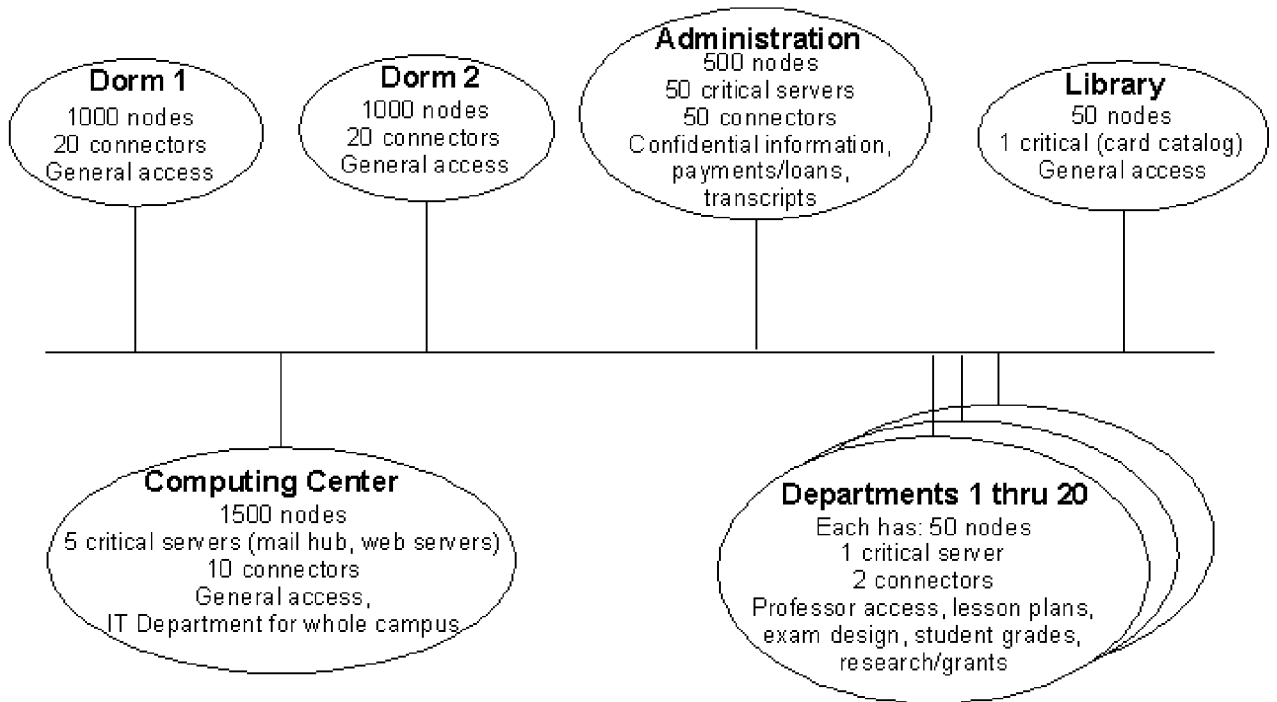

- A. Install a management station in the dorm and use a lights-out management model.
- B. Use web access to the Network Presenter and Alarm Browser.
- C. Use Remote Console access to ovw and the Alarm Browser.
- D. Configure a special event to buzz the operator's pager if there's an emergency.

Answer: B

QUESTION: 2

Click the Exhibit button to view the Exhibit.

Campus LAN

Your top administrator for the Campus LAN (see exhibit) wants to do some of his NNM configuration from the office in his home. What access might you provide on a system in his office at home?

- A. Hierarchical management station to which all other systems report.
- B. Web access to the Network Presenter and Alarm Browser.
- C. Remote Console access to ovw and the Alarm Browser.
- D. Configure events to buzz his pager if there's an emergency.

Answer: C

QUESTION: 3

Click the Exhibit button to view the Exhibit.

Campus LAN

The school in the Campus LAN diagram (exhibit) opens a second, identical campus 500 miles away and would like to share network management resources. Which would you recommend?