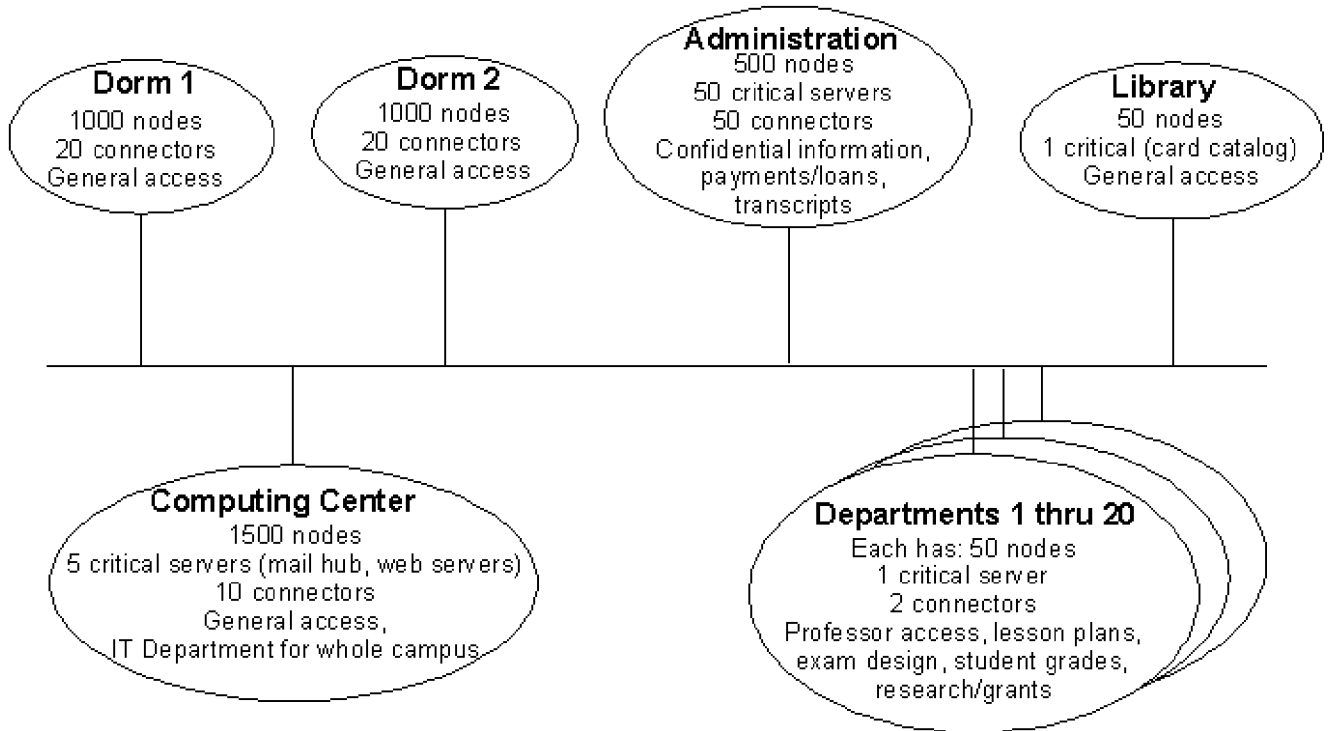

QUESTION: 1

Click the Exhibit button to view the Exhibit.

You've just hired an operator, who happens to be a Resident Advisor in Dorm 1 in the Campus LAN diagram exhibit. What access will best allow the operator to monitor the network in the early morning hours?

- A. Install a management station in the dorm and use a lights-out management model.
- B. Use web access to the Network Presenter and Alarm Browser.
- C. Use Remote Console access to ovw and the Alarm Browser.
- D. Configure a special event to buzz the operator's pager if there's an emergency.

Answer: B

QUESTION: 2

Click the Exhibit button to view the Exhibit.

Campus LAN

Your top administrator for the Campus LAN (see exhibit) wants to do some of his NNM configuration from the office in his home. What access might you provide on a system in his office at home?

- A. Hierarchical management station to which all other systems report.
- B. Web access to the Network Presenter and Alarm Browser.
- C. Remote Console access to ovw and the Alarm Browser.
- D. Configure events to buzz his pager if there's an emergency.