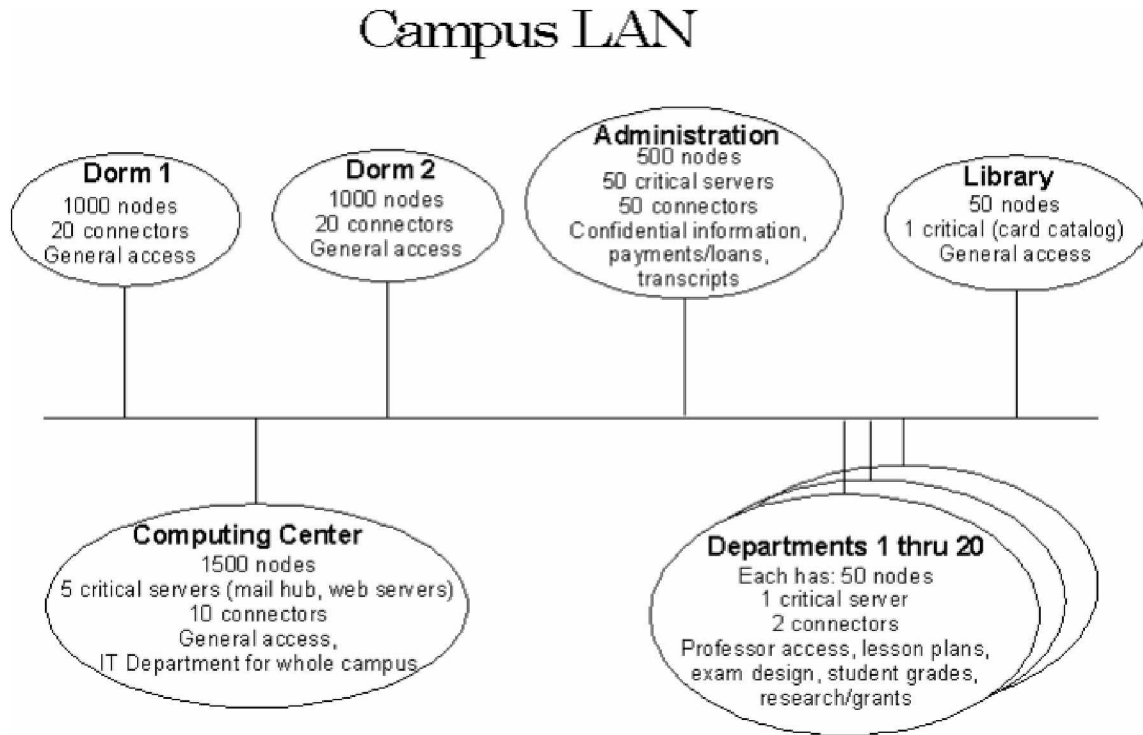

QUESTION: 1

Click the Exhibit button to view the Exhibit.

You've just hired an operator, who happens to be a Resident Advisor in Dorm 1 in the Campus LAN diagram exhibit. What access will best allow the operator to monitor the network in the early morning hours?

- A. Install a management station in the dorm and use a lights-out management model.
- B. Use web access to the Network Presenter and Alarm Browser.
- C. Use Remote Console access to ovw and the Alarm Browser.
- D. Configure a special event to buzz the operator's pager if there's an emergency.