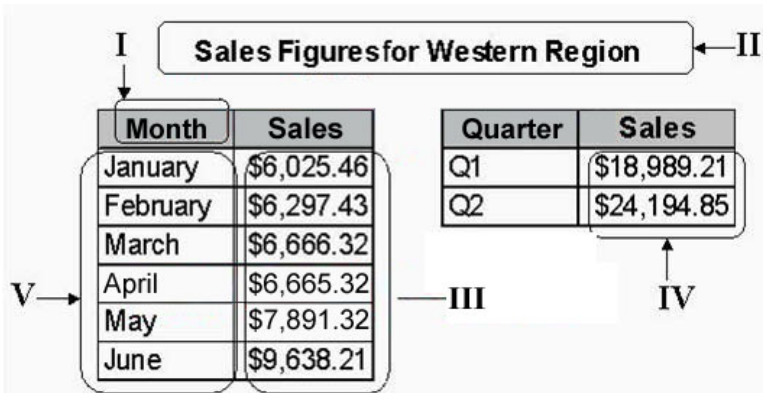

- A. I only
- B. I and II only
- C. I, II and V only
- D. III, IV and V only

Answer: B

QUESTION 5

Which of the following satisfies a requirement to maintain only 7 days of history for the DAILY.CURRENT data set?

- A. `proc append base = daily.day17 data = daily.current;`
  `run;`
- B. `proc datasets library = daily nolist;`
  `age current day1-day7;`
  `run;`
- C. `proc datasets lib = daily;`
  `rename day6 = day7 day5 = day6`
  `day4 = day5 day3 = day4`
  `day2 = day3 day1 = day2`
  `current = day1 ;`
  `run;`
- D. `data daily.day1 daily.day2 daily.day3 daily.day4`
  `daily.day5 daily.day6 daily.day7;`
  `set daily.current;`
  `run;`

Answer: B

QUESTION 6

In SAS ETL Studio, metadata facilitates which of the following?

- I.data model design
- II.multi-user development
- III.process documentation
- IV.data definition standardization